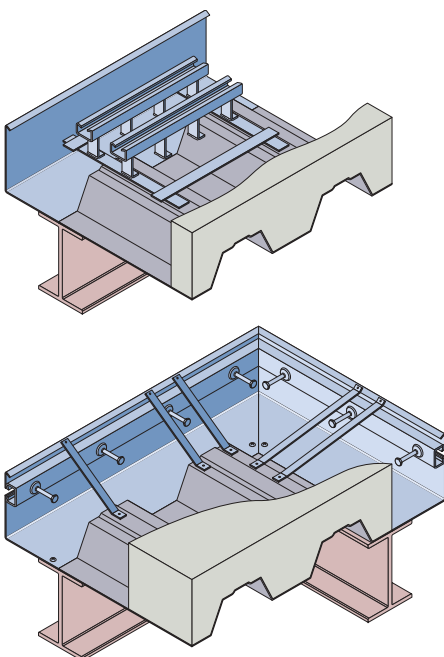

Skis and Pourstop (HPS) Page 20