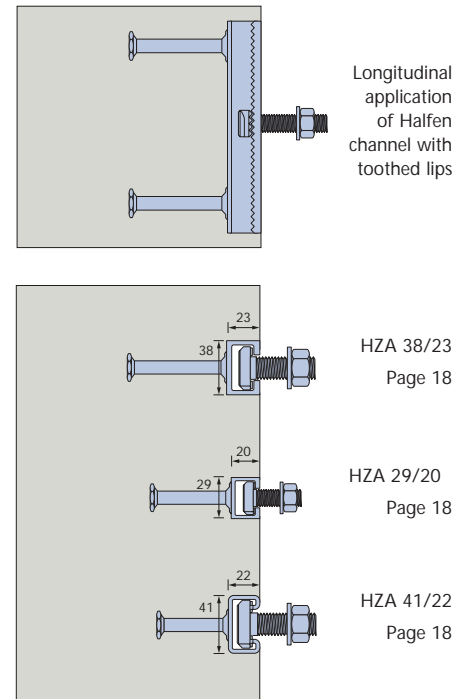

# Product selector

The full range of Halfen cast-in channels and matching T-head bolts  
Refer to the following pages for full technical information

## Halfen hot rolled channels for dynamic loads

## Halfen cold formed channels for static loads

## Halfen channels with toothed lips for longitudinal loads