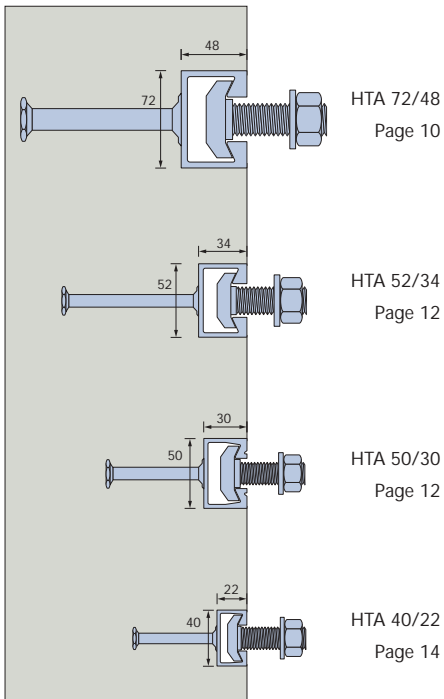

# Product selector

The full range of Halfen cast-in channels and matching T-head bolts  
Refer to the following pages for full technical information

## Halfen hot rolled channels for dynamic loads

## Halfen cold formed channels for static loads

## Halfen channels with toothed lips for longitudinal loads