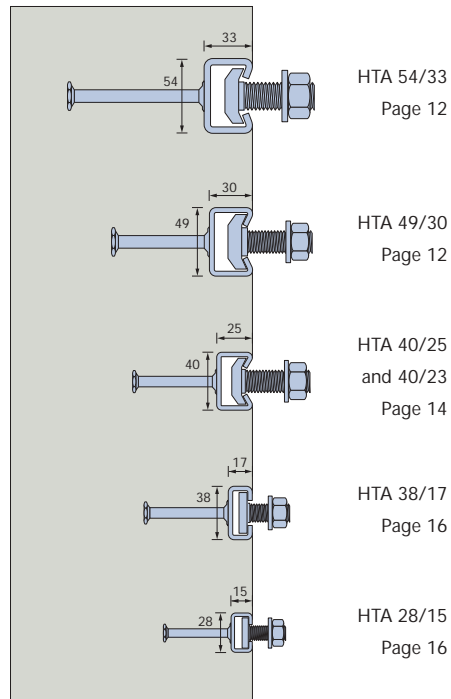

# Product selector

The full range of Halfen cast-in channels and matching T-head bolts  
Refer to the following pages for full technical information

## Halfen hot rolled channels for dynamic loads

## Halfen cold formed channels for static loads

## Halfen channels with toothed lips for longitudinal loads