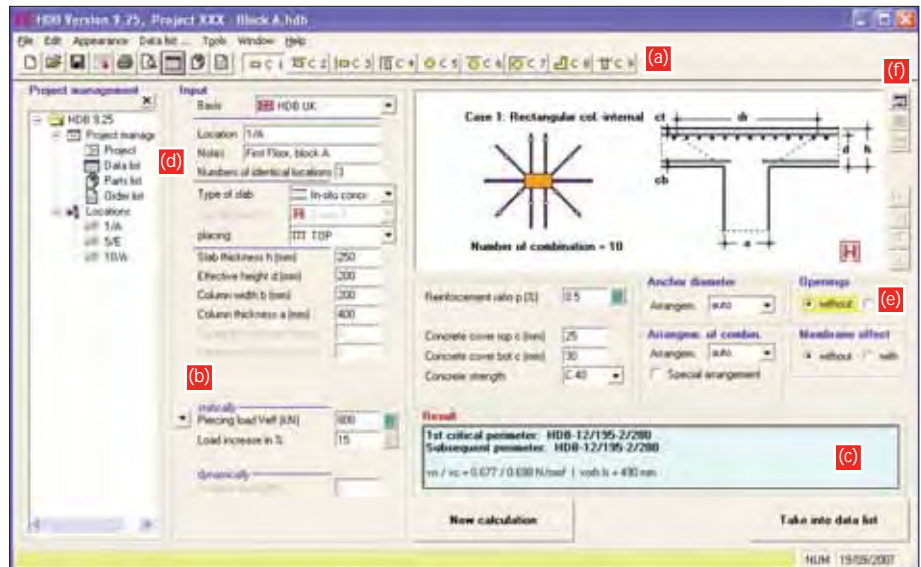

Once complete the designer simply clicks on 'New calculation' to produce the design. The design output is then illustrated in the window on the top right whilst the HDB specifications are given in the results window bottom right (c). If this design is acceptable it can be saved into the project data list by clicking on 'Take into data list'. It is important that a unique reference is entered into the 'Location' field (d) as the programme stores all the calculation information for a particular column under this reference.

Fig. 1 Main input screen