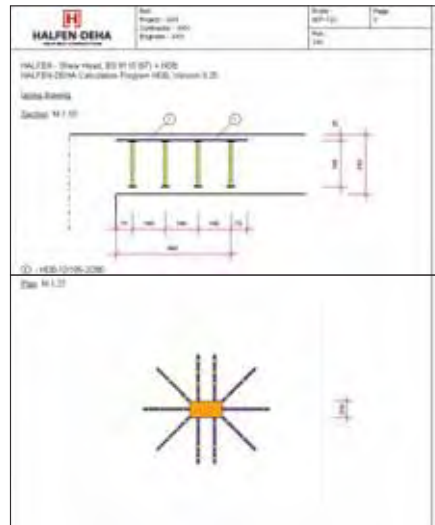

Fig. 4 Output showing HDB arrangement (part shown)

Scheduling

The software allows the user to easily produce HDB schedules for the project. The first schedule lists the HDB required for each column whilst the second schedule gives the total quantities of each type of HDB unit. From these schedules the designer can look to rationalise the diameters of the HDB studs therefore minimising the number of different components requiring storage and installation.

The schedules can be printed, alternatively the data file for the HDB calculations can be easily emailed to Halfen for scheduling and pricing.

Location	No. Columns	Load	Reinforcement Location	HDB Unit	No. Units	Load
1A1	3	10	HEB 12195-2000	HEB 12195-2000	30	30
1A2	3	10	HEB 12195-2000	HEB 12195-2000	30	30
1A3	3	10	HEB 12195-2000	HEB 12195-2000	30	30
1A4	3	10	HEB 12195-2000	HEB 12195-2000	30	30

Fig. 5 Schedule of HDB units for each column (part shown)

Technical assistance

Please consult Halfen for further design assistance on the HDB program. We can provide advice over the phone, or alternatively one of our technical representatives can visit your offices to provide advice and guidance on using the HDB software package.

Halfen can also provide designs and quotations for typical columns at tender stage, designs for typical floors post contract award and a full design service upon placement of an initial order. If you require such a design please complete the 'input data form for HDB' which can be downloaded from our website and send this together with an engineers general arrangement drawing (preferably in dwg format).

Input information sheet