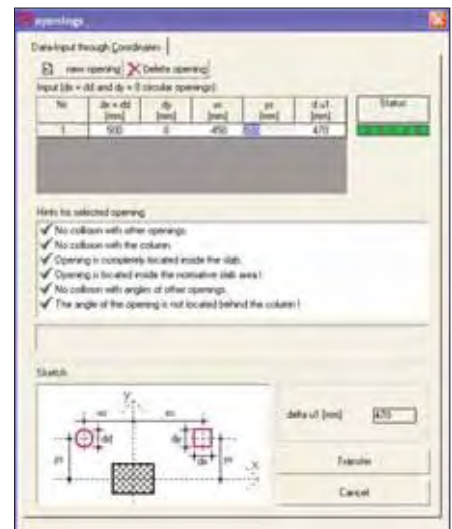

Fig. 1 Main input screen

## Slab openings

Up to five openings can be located around the column. These can be entered by clicking on 'openings' (e) to bring up the openings window (fig. 2). It may also be of assistance to click on the 'view edit' button (f) to bring up a graphical illustration of the column and proposed opening; this window can also be used to drag the openings to the appropriate location. After entering the data, click on 'Transfer' to take the information back to the main calculation. When carrying out a new calculation the software will automatically deduct the appropriate amount of the shear perimeter due to the presence of the openings.

## Output

For each column location, a calculation output is produced and can be printed out. This consists of a main calculation page (fig. 3) showing the input and output data of the software and the HDB specification for the column. Page two of the output shows a plan drawing and section of the HDB arrangement for the location (fig. 4).